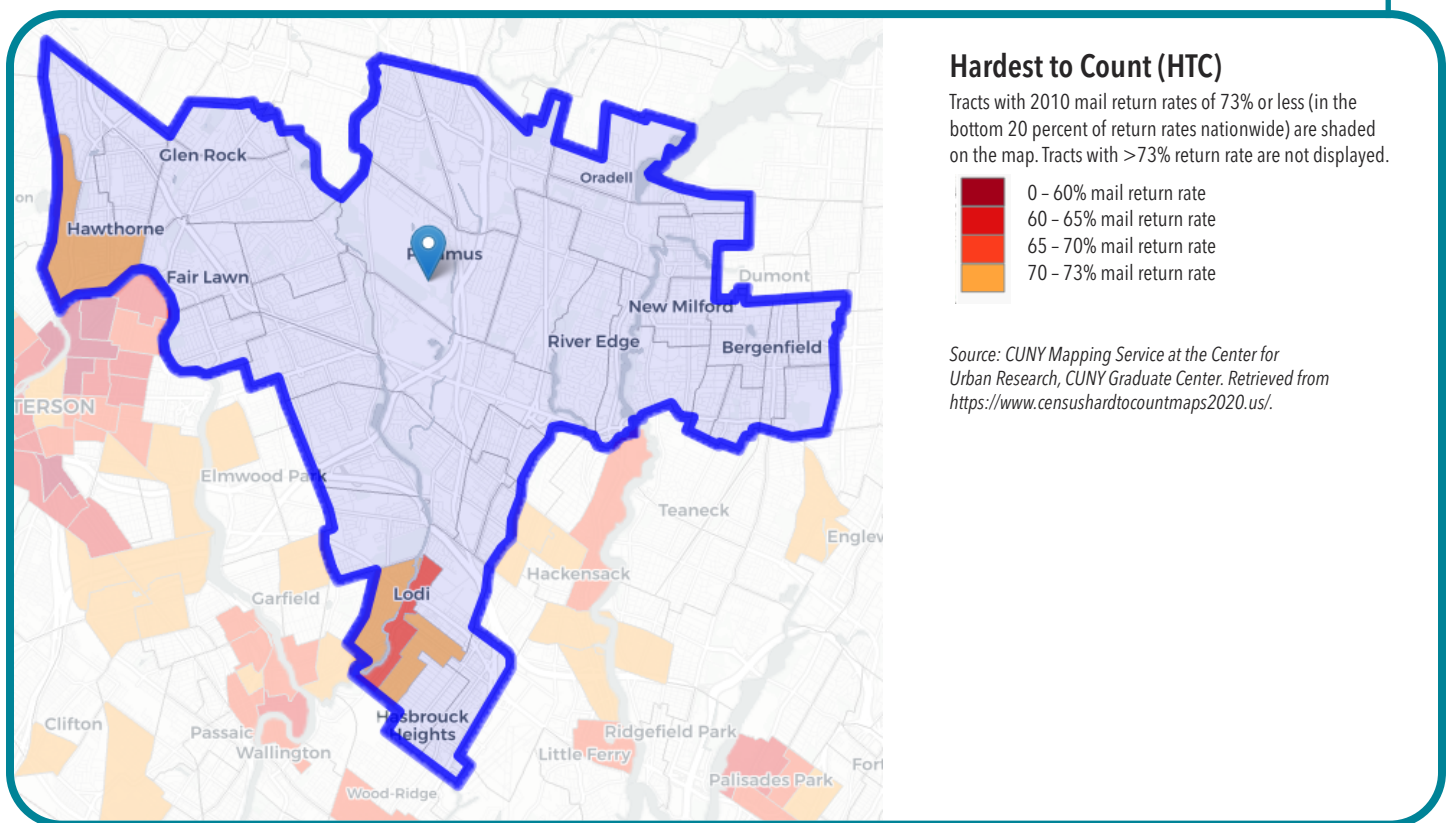

New Jersey Legislative District 38

New Jersey Legislative District 38 had a total of **26,651** people living in “hard-to-count” (HTC) census tracts—or areas where a low percentage of residents completed and returned their most recent census questionnaire. This number equates to a total of **12%** of the district's total population.

Total population	220,896
Population living in HTC areas	26,651
Percentage living in HTC areas	12%

The Census has low response rates in some areas and among certain population groups, who are at risk of being undercounted. Some of these hard-to-count population groups include certain racial and ethnic minority groups and children under age 5. For example, of all children under age 5 living in Legislative District 38, **14%** lived in areas at greatest risk of undercount.

Some parts of New Jersey have a greater proportion of hard-to-count census areas than others. The chart below shows the municipalities in District 38 with at least one hard-to-count census tract.

● Municipalities with at Least One Hard-to-Count Area (Total Population ≥ 5,000)